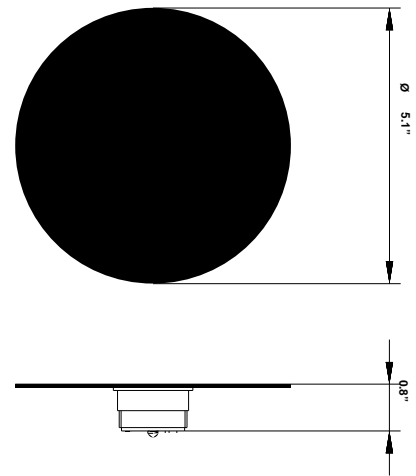

## Dimensions

## Description

Wall or ceiling module for use with small Cloudy glass diffuser. Metal structure with painted black finish. 3500K

## Light source and Technical

**Lamp type:** LED

**Wattage:** 7W

**Color temperature:** 3500K

**CRI:** 90+

**Lumens:** 900 initial lm