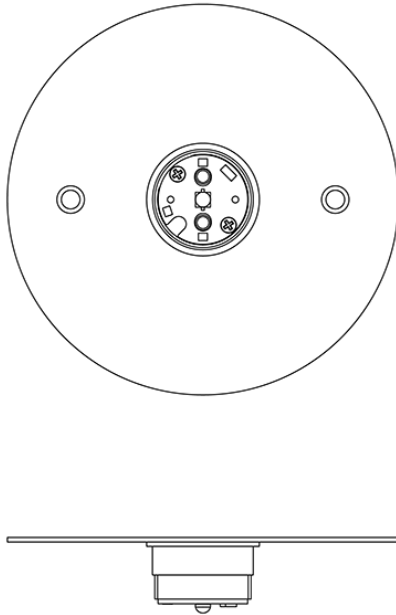

## Dimensions

## Description

Wall or ceiling module for use with small Cloudy glass diffuser. Metal structure with painted black finish. 3500K