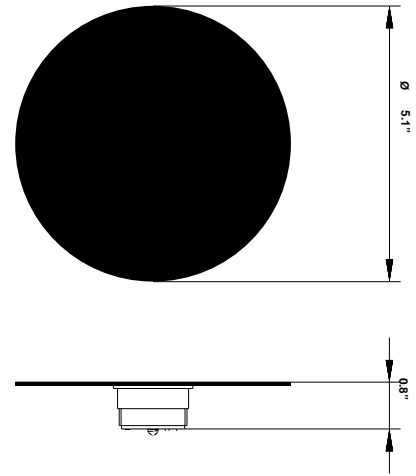

Cloudy F21

F66G03SA 02

A.Saggia & V.Sommella / D&G Studio

Fixture type

Project name

Dimensions

Description

Wall or ceiling module for use with small Cloudy glass diffuser. Metal structure with painted black finish. 3500K

Wattage: 7W

Color temperature: 3500K

CRI: 90+

Lumens: 900 initial lm

Material

Metal

Color

 Black