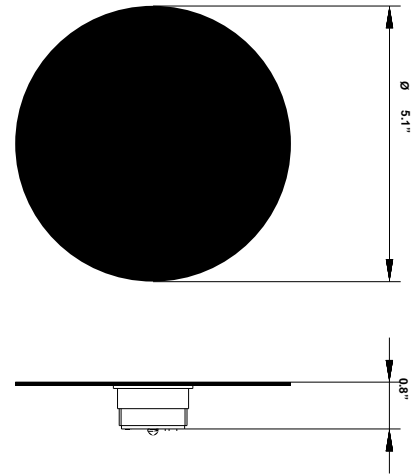

## Dimensions

### Light source and Technical

**Lamp type:** LED

**Wattage:** 7W

**Color temperature:** 3500K

**CRI:** 90+

**Lumens:** 900 initial lm