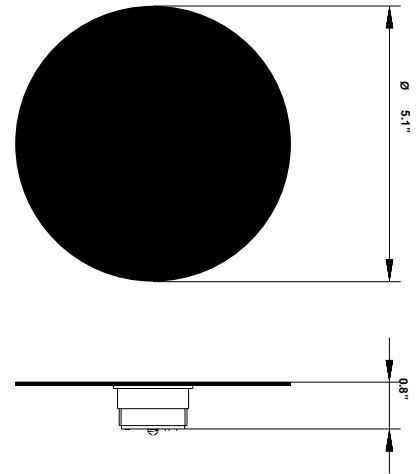

Cloudy F21

F66G03SA 12

A.Saggia & V.Sommella / D&G Studio

Fixture type

Project name

Dimensions

Description

Wall or ceiling module for use with small Cloudy glass diffuser. Metal structure with painted gold finish. 3500K

Wattage: 7W

Color temperature: 3500K

CRI: 90+

Lumens: 900 initial lm

Material

Metal

Color

 Gold