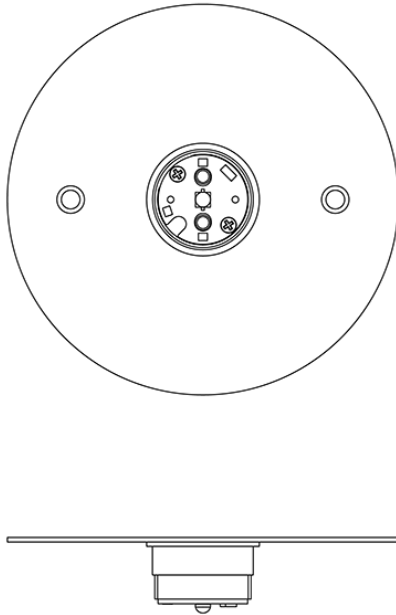

## Dimensions

### Description

Wall or ceiling module for use with small Cloudy glass diffuser. Metal structure with painted gold finish. 3500K