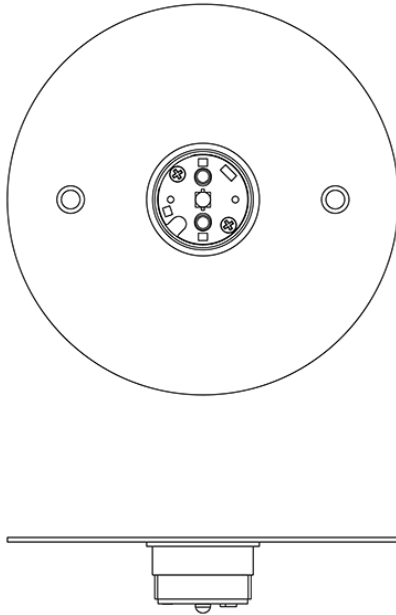

Cloudy F21

F66G03SA 12

A.Saggia & V.Sommella / D&G Studio

Fixture type

Project name

Dimensions

Description

Wall or ceiling module for use with small Cloudy glass diffuser. Metal structure with painted gold finish. 3500K

Voltage

Based on selected driver

Dimmable

Based on selected driver

Specs

DRY

Light source and Technical

Lamp type: LED

Wattage: 7W

Color temperature: 3500K

CRI: 90+

Lumens: 900 initial lm

Material

Metal

Color

 Gold