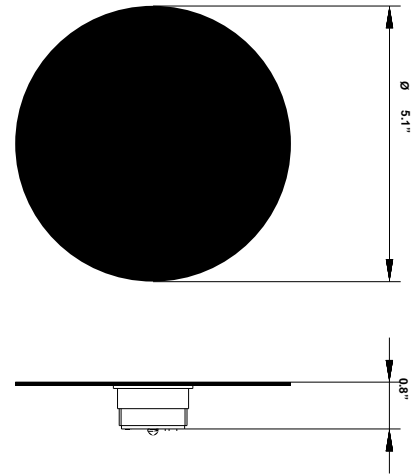

## Dimensions

## Description

Wall or ceiling module for use with small Cloudy glass diffuser. Metal structure with painted copper finish. 3500K

## Light source and Technical

**Lamp type:** LED

**Wattage:** 7W

**Color temperature:** 3500K

**CRI:** 90+

**Lumens:** 900 initial lm