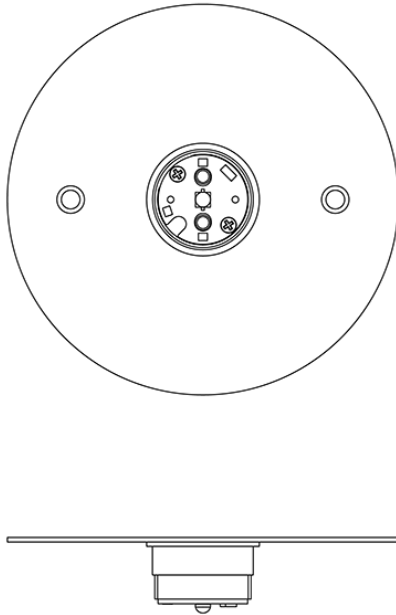

## Dimensions

## Description

Wall or ceiling module for use with small Cloudy glass diffuser. Metal structure with painted copper finish. 3500K