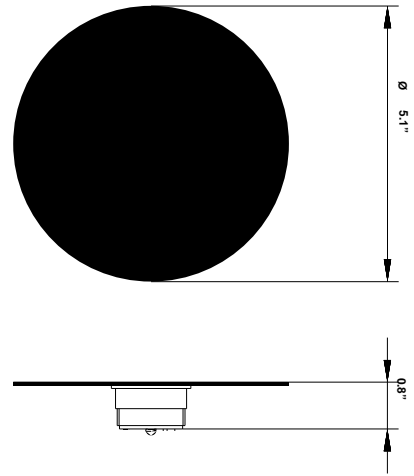

Cloudy F21

F66G04SA 01

A.Saggia & V.Sommella / D&G Studio

Fixture type

Project name

Dimensions

Description

Wall or ceiling module for use with small Cloudy glass diffuser. Metal structure with painted white finish. 4000K

Wattage: 7W

Color temperature: 4000K

CRI: 90+

Lumens: 900 initial lm

Material

Metal

Color

White