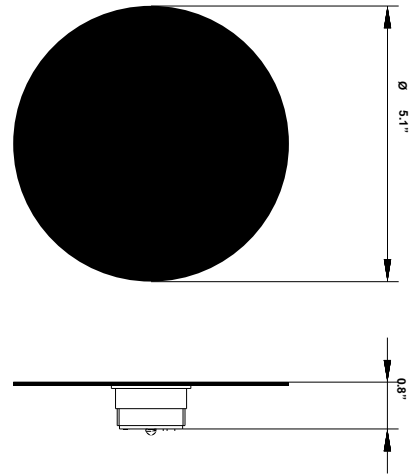

Cloudy F21

F66G04SA 01

A.Saggia & V.Sommella / D&G Studio

Fixture type

Project name

Dimensions

Description

Wall or ceiling module for use with small Cloudy glass diffuser. Metal structure with painted white finish. 4000K

Wattage: 7W

Color temperature: 4000K

CRI: 90+

Lumens: 900 initial lm

Material

Metal

Color

White