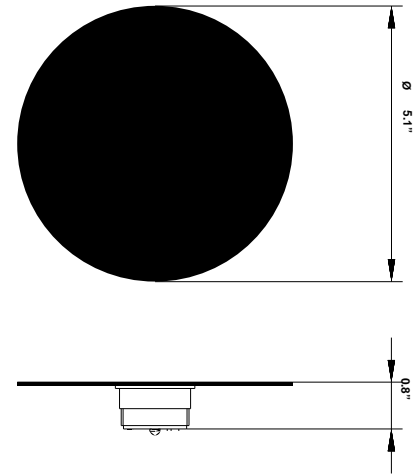

Cloudy F21

F66G04SA 02

A.Saggia & V.Sommella / D&G Studio

Fixture type

Project name

Dimensions

Description

Wall or ceiling module for use with small Cloudy glass diffuser. Metal structure with painted black finish. 4000K

Wattage: 7W

Color temperature: 4000K

CRI: 90+

Lumens: 900 initial lm

Material

Metal

Color

 Black