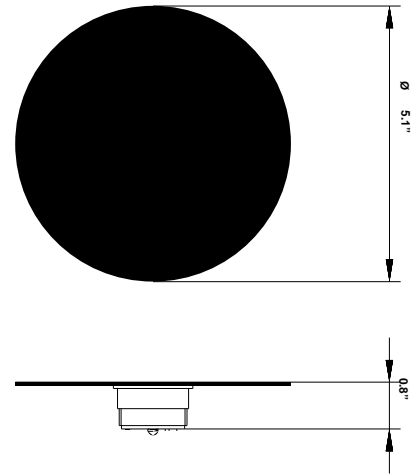

Cloudy F21

F66G04SA 02

A.Saggia & V.Sommella / D&G Studio

Fixture type

Project name

Dimensions

Description

Wall or ceiling module for use with small Cloudy glass diffuser. Metal structure with painted black finish. 4000K

Wattage: 7W

Color temperature: 4000K

CRI: 90+

Lumens: 900 initial lm

Material

Metal

Color

 Black