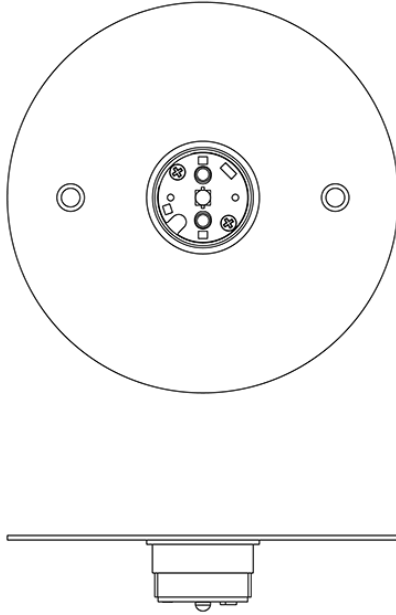

## Dimensions

## Description

Wall or ceiling module for use with small Cloudy glass diffuser. Metal structure with painted gold finish. 4000K