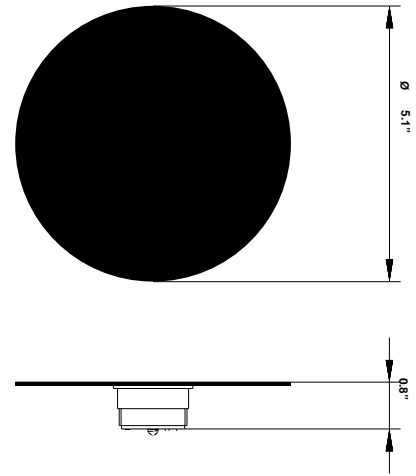

Cloudy F21

F66G04SA 12

A.Saggia & V.Sommella / D&G Studio

Fixture type

Project name

Dimensions

Description

Wall or ceiling module for use with small Cloudy glass diffuser. Metal structure with painted gold finish. 4000K

Wattage: 7W

Color temperature: 4000K

CRI: 90+

Lumens: 900 initial lm

Material

Metal

Color

 Gold