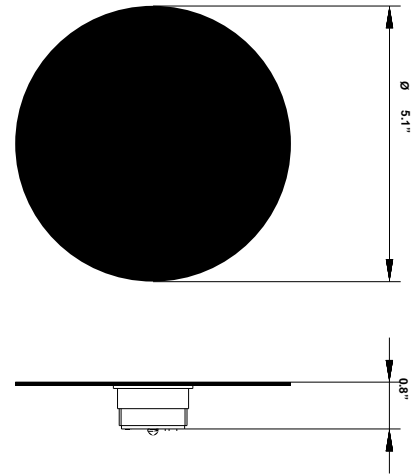

Cloudy F21

F66G04SA 41

A.Saggia & V.Sommella / D&G Studio

Fixture type

Project name

Dimensions

Description

Wall or ceiling module for use with small Cloudy glass diffuser. Metal structure with painted copper finish. 4000K

Wattage: 7W

Color temperature: 4000K

CRI: 90+

Lumens: 900 initial lm

Material

Metal

Color

 Copper