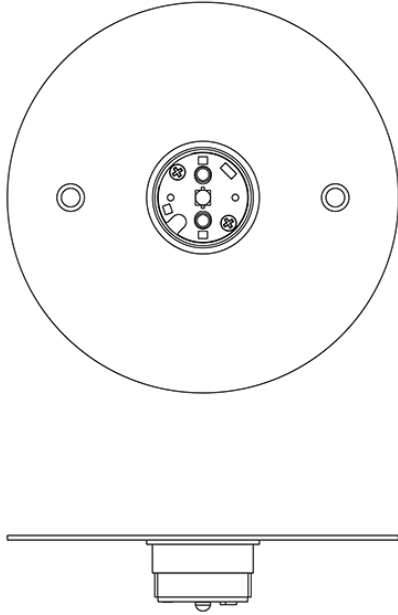

Cloudy F21

**F66G04SA 41**

A.Saggia & V.Sommella / D&G Studio

Fixture type

Project name

## Dimensions

### Description

Wall or ceiling module for use with small Cloudy glass diffuser. Metal structure with painted copper finish. 4000K