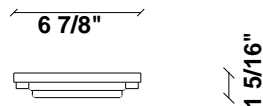

Cloudy F21

F66G11SA01

A.Saggia & V.Sommella / D&G Studio

Fixture type

Project name

Dimensions

Material

Metal