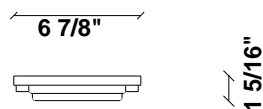

Cloudy F21

F66G11SA01

A.Saggia & V.Sommella / D&G Studio

Fixture type

Project name

Dimensions

Material

Metal