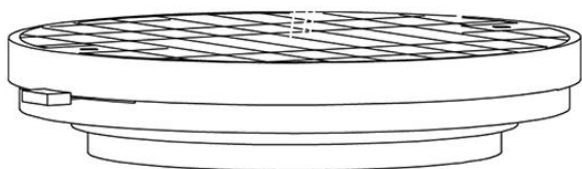

Cloudy F21

F66G11SA01

A.Saggia & V.Sommella / D&G Studio

Fixture type

Project name

Dimensions

Material

Metal

Description

Wall or ceiling module for use with large Cloudy glass diffuser. Metal structure with painted white finish. 2700K

Voltage

Based on selected driver

Dimmable

Based on selected driver

Specs

DRY