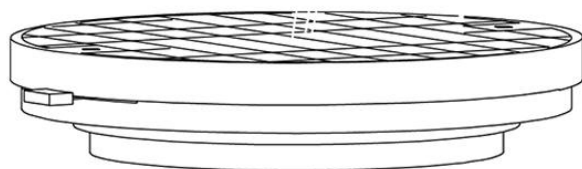

Cloudy F21

F66G11SA01

A.Saggia & V.Sommella / D&G Studio

Fixture type

Project name

Dimensions

Material

Metal

Description

Wall or ceiling module for use with large Cloudy glass diffuser. Metal structure with painted white finish. 2700K

Voltage

Based on selected driver

Dimmable

Based on selected driver

Specs

DRY