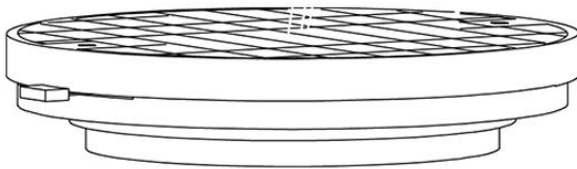

Cloudy F21

F66G11SA02

A.Saggia & V.Sommella / D&G Studio

Fixture type

Project name

Dimensions

Material

Metal

Description

Wall or ceiling module for use with large Cloudy glass diffuser. Metal structure with painted black finish. 2700K

Voltage

Based on selected driver

Dimmable

Based on selected driver

Specs

DRY