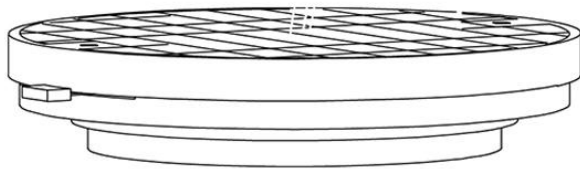

Cloudy F21

F66G11SA02

A.Saggia & V.Sommella / D&G Studio

Fixture type

Project name

Dimensions

Material

Metal

Description

Wall or ceiling module for use with large Cloudy glass diffuser. Metal structure with painted black finish. 2700K

Voltage

Based on selected driver

Dimmable

Based on selected driver

Specs

DRY