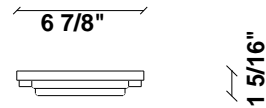

Cloudy F21

F66G11SA02

A.Saggia & V.Sommella / D&G Studio

Fixture type

Project name

Dimensions

Material

Metal