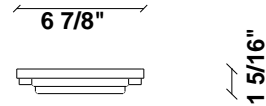

Cloudy F21

F66G11SA02

A.Saggia & V.Sommella / D&G Studio

Fixture type

Project name

Dimensions

Material

Metal