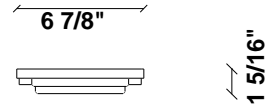

Cloudy F21

F66G11SA41

A.Saggia & V.Sommella / D&G Studio

Fixture type

Project name

Dimensions

Material

Metal