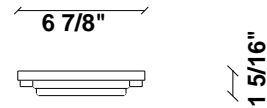

Cloudy F21

F66G11SA41

A.Saggia & V.Sommella / D&G Studio

Fixture type

Project name

Dimensions

Material

Metal