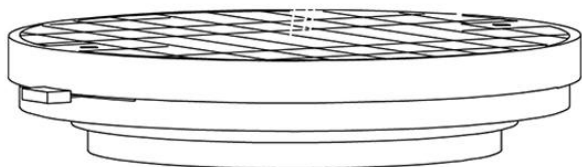

Cloudy F21

F66G12SA01

A.Saggia & V.Sommella / D&G Studio

Fixture type

Project name

Dimensions

Material

Metal

Description

Wall or ceiling module for use with large Cloudy glass diffuser. Metal structure with painted white finish. 3000K

Voltage

Based on selected driver

Dimmable

Based on selected driver

Specs

DRY