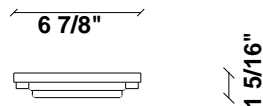

Cloudy F21

F66G12SA01

A.Saggia & V.Sommella / D&G Studio

Fixture type

Project name

Dimensions

Material

Metal