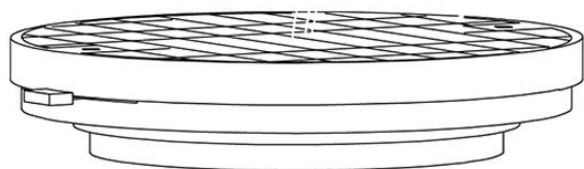

Cloudy F21

F66G12SA01

A.Saggia & V.Sommella / D&G Studio

Fixture type

Project name

Dimensions

Material

Metal

Description

Wall or ceiling module for use with large Cloudy glass diffuser. Metal structure with painted white finish. 3000K

Voltage

Based on selected driver

Dimmable

Based on selected driver

Specs

DRY