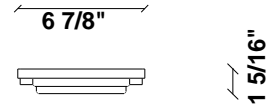

Cloudy F21

F66G12SA02

A.Saggia & V.Sommella / D&G Studio

Fixture type

Project name

Dimensions

Material

Metal