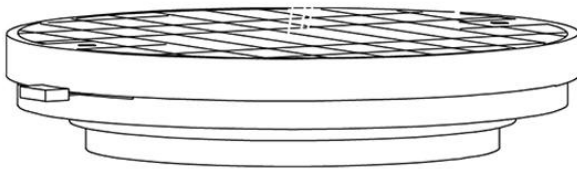

Cloudy F21

F66G12SA02

A.Saggia & V.Sommella / D&G Studio

Fixture type

Project name

Dimensions

Material

Metal

Description

Wall or ceiling module for use with large Cloudy glass diffuser. Metal structure with painted black finish. 3000K

Voltage

Based on selected driver

Dimmable

Based on selected driver

Specs

DRY