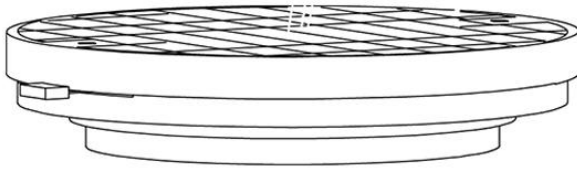

Cloudy F21

F66G12SA02

A.Saggia & V.Sommella / D&G Studio

Fixture type

Project name

Dimensions

Material

Metal

Description

Wall or ceiling module for use with large Cloudy glass diffuser. Metal structure with painted black finish. 3000K

Voltage

Based on selected driver

Dimmable

Based on selected driver

Specs

DRY