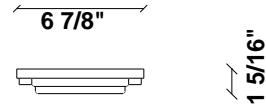

Cloudy F21

F66G12SA02

A.Saggia & V.Sommella / D&G Studio

Fixture type

Project name

Dimensions

Material

Metal