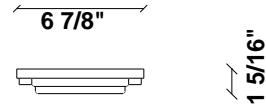

Cloudy F21

F66G12SA12

A.Saggia & V.Sommella / D&G Studio

Fixture type

Project name

Dimensions

Material

Metal