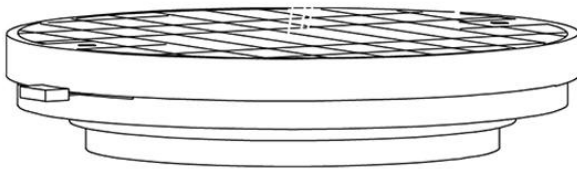

Cloudy F21

F66G12SA12

A.Saggia & V.Sommella / D&G Studio

Fixture type

Project name

Dimensions

Material

Metal

Description

Wall or ceiling module for use with large Cloudy glass diffuser. Metal structure with painted gold finish. 3000K

Voltage

Based on selected driver

Dimmable

Based on selected driver

Specs

DRY