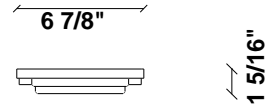

Cloudy F21

F66G12SA41

A.Saggia & V.Sommella / D&G Studio

Fixture type

Project name

Dimensions

Material

Metal