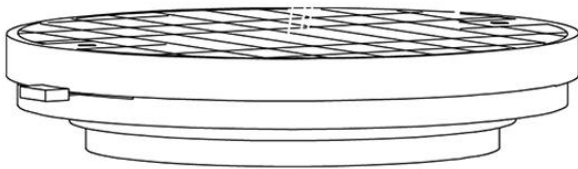

Cloudy F21

F66G13SA01

A.Saggia & V.Sommella / D&G Studio

Fixture type

Project name

Dimensions

Material

Metal

Description

Wall or ceiling module for use with large Cloudy glass diffuser. Metal structure with painted white finish. 3500K

Voltage

Based on selected driver

Dimmable

Based on selected driver

Specs

DRY