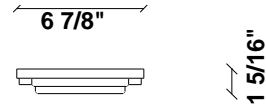

Cloudy F21

F66G13SA01

A.Saggia & V.Sommella / D&G Studio

Fixture type

Project name

Dimensions

Material

Metal