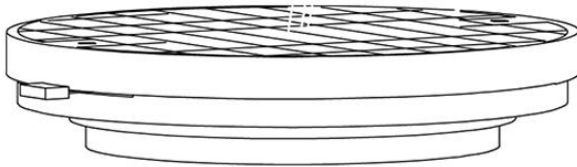

Cloudy F21

F66G13SA01

A.Saggia & V.Sommella / D&G Studio

Fixture type

Project name

Dimensions

Material

Metal

Description

Wall or ceiling module for use with large Cloudy glass diffuser. Metal structure with painted white finish. 3500K

Voltage

Based on selected driver

Dimmable

Based on selected driver

Specs

DRY