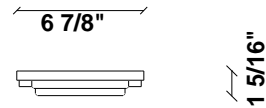

Cloudy F21

F66G13SA01

A.Saggia & V.Sommella / D&G Studio

Fixture type

Project name

Dimensions

Material

Metal