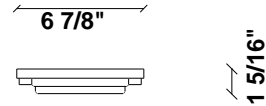

Cloudy F21

F66G13SA02

A.Saggia & V.Sommella / D&G Studio

Fixture type

Project name

Dimensions

Material

Metal