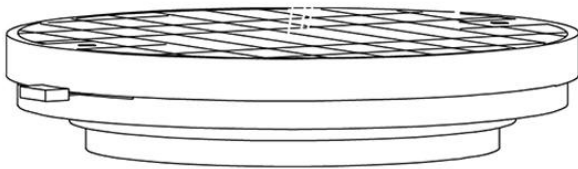

Cloudy F21

F66G13SA02

A.Saggia & V.Sommella / D&G Studio

Fixture type

Project name

Dimensions

Material

Metal

Description

Wall or ceiling module for use with large Cloudy glass diffuser. Metal structure with painted black finish. 3500K

Voltage

Based on selected driver

Dimmable

Based on selected driver

Specs

DRY