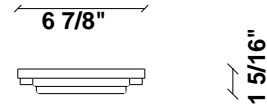

Cloudy F21

F66G13SA02

A.Saggia & V.Sommella / D&G Studio

Fixture type

Project name

Dimensions

Material

Metal

Light source and Technical

Lamp type: LED

Wattage: 20W

Color temperature: 3500K

CRI: 90+

Lumens: 2365 initial lm