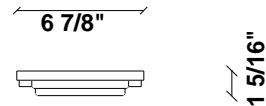

Cloudy F21

F66G13SA12

A.Saggia & V.Sommella / D&G Studio

Fixture type

Project name

Dimensions

Material

Metal