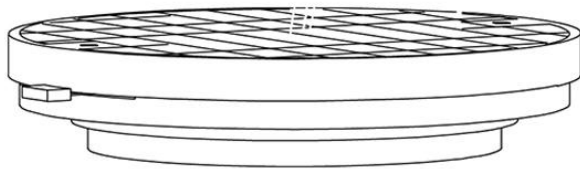

Cloudy F21

F66G13SA12

A.Saggia & V.Sommella / D&G Studio

Fixture type

Project name

Dimensions

Material

Metal

Description

Wall or ceiling module for use with large Cloudy glass diffuser. Metal structure with painted gold finish. 3500K

Voltage

Based on selected driver

Dimmable

Based on selected driver

Specs

DRY