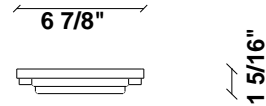

Cloudy F21

F66G13SA41

A.Saggia & V.Sommella / D&G Studio

Fixture type

Project name

Dimensions

Material

Metal