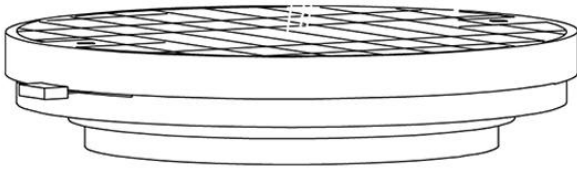

Cloudy F21

F66G14SA02

A.Saggia & V.Sommella / D&G Studio

Fixture type

Project name

Dimensions

Material

Metal

Description

Wall or ceiling module for use with large Cloudy glass diffuser. Metal structure with painted black finish. 4000K

Voltage

Based on selected driver

Dimmable

Based on selected driver

Specs

DRY