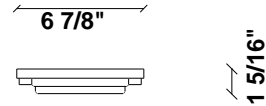

Cloudy F21

F66G14SA02

A.Saggia & V.Sommella / D&G Studio

Fixture type

Project name

Dimensions

Material

Metal