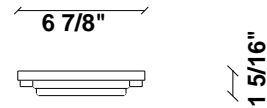

Cloudy F21

F66G14SA41

A.Saggia & V.Sommella / D&G Studio

Fixture type

Project name

Dimensions

Material

Metal