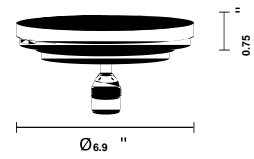

Lumi F07-F66

Fixture type

F07E03SA01

Project name

A.Saggia & V.Sommella / D&G Studio

Dimensions

Material

Metal

Color

White

Other colors available

Check online www.fabbian.us

Not included accessories

Glass diffuser, bulb

Description

Wall or ceiling module for use with large Lumi glass diffuser. Metal structure with painted white finish. Uses 150w max E26 lamp.

Voltage

120V

Specs

DRY

Light source and Technical

Lamp type: Incandescent / LED

Wattage: 150W Max