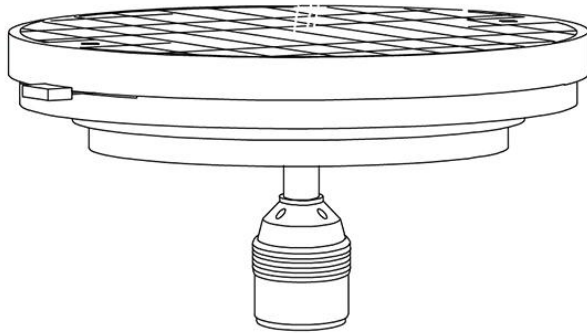

Lumi F07-F66

Fixture type

F07E03SA01

Project name

A.Saggia & V.Sommella / D&G Studio

Dimensions

Material

Metal

Color

White

Other colors available

Check online www.fabbian.us

Not included accessories

Glass diffuser, bulb

Description

Wall or ceiling module for use with large Lumi glass diffuser. Metal structure with painted white finish. Uses 150w max E26 lamp.