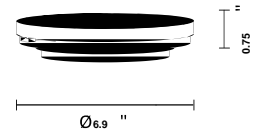

Lumi F07-F66

F07E95SA01

A.Saggia & V.Sommella / D&G Studio

Fixture type

Project name

Dimensions

Description

Wall or ceiling module for use with large Lumi glass diffuser. Metal fitter with painted white finish. Uses 17w 120V integral LED with dim-to-warm technology for 3000K to 1800K dimming.