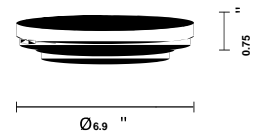

Lumi F07-F66

F07E95SA01

A.Saggia & V.Sommella / D&G Studio

Fixture type

Project name

Dimensions

Description

Wall or ceiling module for use with large Lumi glass diffuser. Metal fitter with painted white finish. Uses 17w 120V integral LED with dim-to-warm technology for 3000K to 1800K dimming.