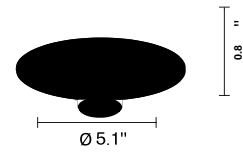

Lumi F07-F66

F07G01SA01

A.Saggia & V.Sommella / D&G Studio

Fixture type

Project name

Dimensions

Material

Metal