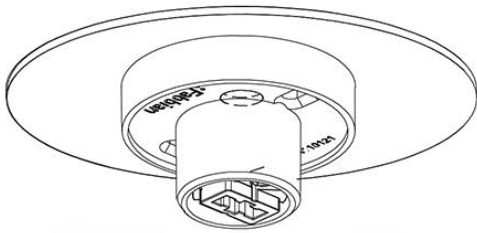

Lumi F07-F66

F07G01SA01

A.Saggia & V.Sommella / D&G Studio

Fixture type

Project name

Dimensions

Material

Metal

Description

Wall/ceiling module for use with small Lumi glass diffuser. Metal fitter with painted white finish. Uses 50w max G9 lamp.

Voltage

120V

Specs

DRY

Light source and Technical

Lamp type: Halogen / LED

Wattage: 50W max