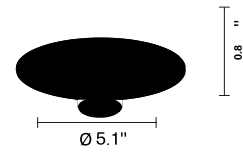

Lumi F07-F66

F07G01SA01

A.Saggia & V.Sommella / D&G Studio

Fixture type

Project name

Dimensions

Material

Metal