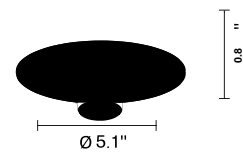

Cloudy F21

F07G01SA01

A.Saggia & V.Sommella / D&G Studio

Fixture type

Project name

Dimensions

Material

Metal