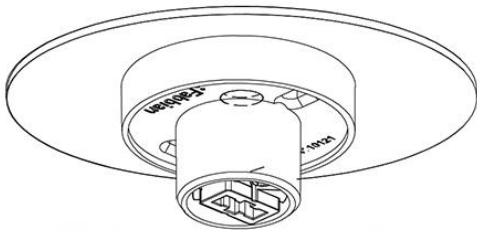

Cloudy F21

F07G01SA01

A.Saggia & V.Sommella / D&G Studio

Fixture type

Project name

Dimensions

Material

Metal

Description

Wall/ceiling module for use with small Cloudy glass diffuser. Metal fitter with painted white finish. Uses 50w max G9 lamp.

Voltage

120V

Specs

DRY

Light source and Technical

Lamp type: Halogen / LED