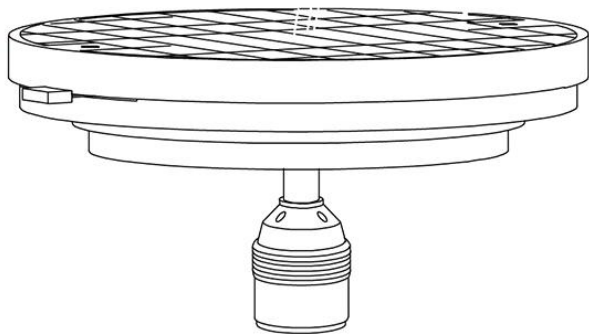

Cloudy F21

F07E03SA01

A.Saggia & V.Sommella / D&G Studio

Fixture type

Project name

Dimensions

Material

Metal

Color

White

Other colors available

Check online www.fabbian.us

Not included accessories

Glass diffuser, bulb

Description

Wall or ceiling module for use with large Cloudy glass diffuser. Metal structure with painted white finish. Uses 150w max E26 lamp.