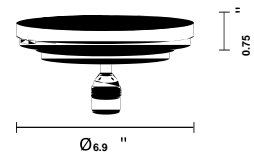

Cloudy F21

F07E03SA01

A.Saggia & V.Sommella / D&G Studio

Fixture type

Project name

Dimensions

Material

Metal

Color

White

Other colors available

Check online www.fabbian.us

Not included accessories

Glass diffuser, bulb

Description

Wall or ceiling module for use with large Cloudy glass diffuser. Metal structure with painted white finish. Uses 150w max E26 lamp.

Voltage

120V

Specs

DRY

Light source and Technical

Lamp type: Incandescent / LED

Wattage: 150W Max