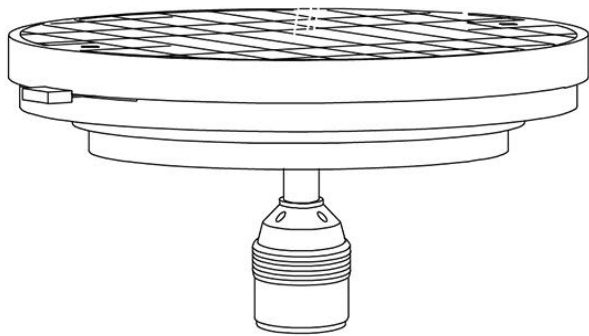

Cloudy F21

F07E03SA01

A.Saggia & V.Sommella / D&G Studio

Fixture type

Project name

Dimensions

Material

Metal

Color

White

Other colors available

Check online www.fabbian.us

Not included accessories

Glass diffuser, bulb

Description

Wall or ceiling module for use with large Cloudy glass diffuser. Metal structure with painted white finish. Uses 150w max E26 lamp.