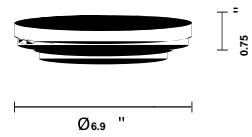

Cloudy F21

F07E11SA01

A.Saggia & V.Sommella / D&G Studio

Fixture type

Project name

Dimensions

Material

Metal