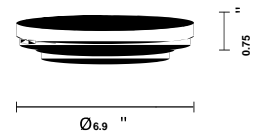

Cloudy F21

F07E11SA01

A.Saggia & V.Sommella / D&G Studio

Fixture type

Project name

Dimensions

Description

Wall or ceiling module for use with large Cloudy glass diffuser. Metal fitter with painted white finish. Uses 17w 120V integral LED.