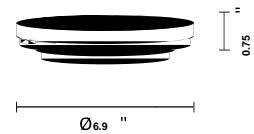

Cloudy F21

F07E95SA01

A.Saggia & V.Sommella / D&G Studio

Fixture type

Project name

Dimensions

Description

Wall or ceiling module for use with large Cloudy glass diffuser. Metal fitter with painted white finish. Uses 17w 120V integral LED with dim-to-warm technology for 3000K to 1800K dimming.

Wattage: 17W

Color temperature: 3000K to 1800K

CRI: 90+

Lumens: 1307 lm

Material

Metal

Color

White