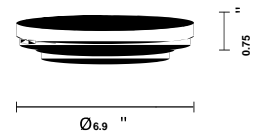

Cloudy F21

F07E95SA01

A.Saggia & V.Sommella / D&G Studio

Fixture type

Project name

Dimensions

Description

Wall or ceiling module for use with large Cloudy glass diffuser. Metal fitter with painted white finish. Uses 17w 120V integral LED with dim-to-warm technology for 3000K to 1800K dimming.