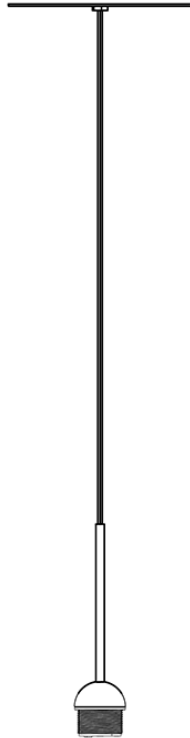

Lumi F07-F66

**F66L02SA02**

A.Saggia & V.Sommella / D&G Studio

Fixture type

Project name

## Dimensions

### Description

Suspension module for use with small Lumi glass diffuser. Metal structure with painted black finish. Includes wipe down cover, junction box cover plate, and ceiling mounted spool for offset mounting. 3000K

### Light source and Technical

Lamp type: LED

Wattage: 7W

Color temperature: 3000K

CRI: 90+

Lumens: 900 initial lm