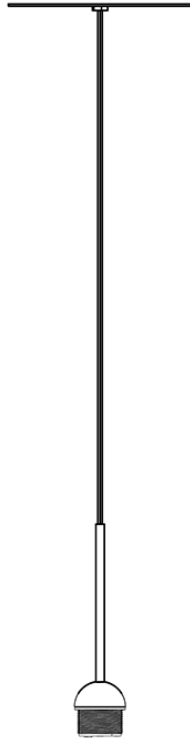

Lumi F07-F66

F66L03SA02

A.Saggia & V.Sommella / D&G Studio

Fixture type

Project name

Dimensions

Description

Suspension module for use with small Lumi glass diffuser. Metal structure with painted black finish. Includes wipe down cover, junction box cover plate, and ceiling mounted spool for offset mounting. 3500K

Voltage

Based on selected driver

Dimmable

Based on selected driver

Specs

DRY

Light source and Technical

Lamp type: LED

Wattage: 7W

Color temperature: 3500K

CRI: 90+

Lumens: 900 initial lm

Material

Metal

Color

 Black