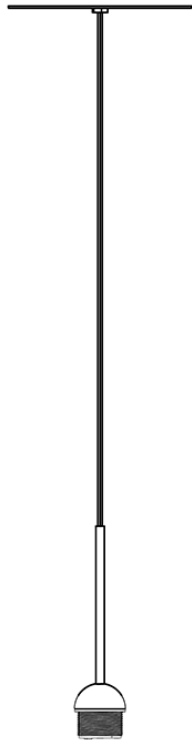

Lumi F07-F66

**F66L03SA02**

A.Saggia & V.Sommella / D&G Studio

Fixture type

Project name

## Dimensions

### Description

Suspension module for use with small Lumi glass diffuser. Metal structure with painted black finish. Includes wipe down cover, junction box cover plate, and ceiling mounted spool for offset mounting. 3500K

### Material

Metal