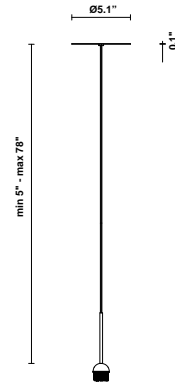

Lumi F07-F66

F66L03SA02

A.Saggia & V.Sommella / D&G Studio

Fixture type

Project name

Dimensions

Description

Suspension module for use with small Lumi glass diffuser. Metal structure with painted black finish. Includes wipe down cover, junction box cover plate, and ceiling mounted spool for offset mounting. 3500K

Wattage: 7W

Color temperature: 3500K

CRI: 90+

Lumens: 900 initial lm

Material

Metal

Color

 Black