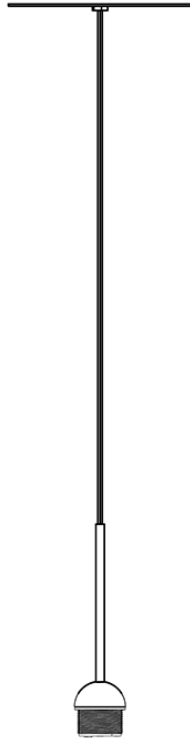

Lumi F07-F66

F66L04SA02

A.Saggia & V.Sommella / D&G Studio

Fixture type

Project name

Dimensions

Description

Suspension module for use with small Lumi glass diffuser. Metal structure with painted black finish. Includes wipe down cover, junction box cover plate, and ceiling mounted spool for offset mounting. 4000K

Voltage

Based on selected driver

Dimmable

Based on selected driver

Specs

DRY

Light source and Technical

Lamp type: LED

Wattage: 7W

Color temperature: 4000K

CRI: 90+

Lumens: 900 initial lm

Material

Metal

Color

 Black