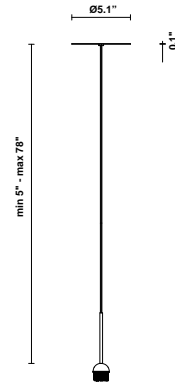

Lumi F07-F66

F66L04SA02

A.Saggia & V.Sommella / D&G Studio

Fixture type

Project name

Dimensions

Description

Suspension module for use with small Lumi glass diffuser. Metal structure with painted black finish. Includes wipe down cover, junction box cover plate, and ceiling mounted spool for offset mounting. 4000K

Wattage: 7W

Color temperature: 4000K

CRI: 90+

Lumens: 900 initial lm

Material

Metal

Color

 Black