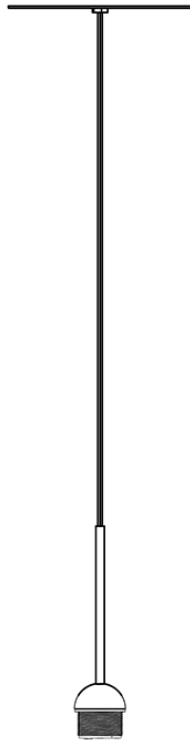

Lumi F07-F66

F66L04SA02

A.Saggia & V.Sommella / D&G Studio

Fixture type

Project name

Dimensions

Description

Suspension module for use with small Lumi glass diffuser. Metal structure with painted black finish. Includes wipe down cover, junction box cover plate, and ceiling mounted spool for offset mounting. 4000K

Voltage

Based on selected driver

Dimmable

Based on selected driver

Specs

DRY

Light source and Technical

Lamp type: LED

Wattage: 7W

Color temperature: 4000K

CRI: 90+

Lumens: 900 initial lm

Material

Metal

Color

 Black