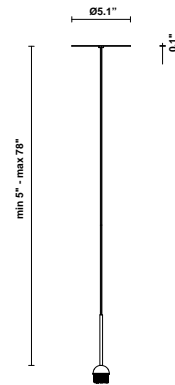

Lumi F07-F66

F66L04SA02

A.Saggia & V.Sommella / D&G Studio

Fixture type

Project name

Dimensions

Description

Suspension module for use with small Lumi glass diffuser. Metal structure with painted black finish. Includes wipe down cover, junction box cover plate, and ceiling mounted spool for offset mounting. 4000K

Wattage: 7W

Color temperature: 4000K

CRI: 90+

Lumens: 900 initial lm

Material

Metal

Color

 Black