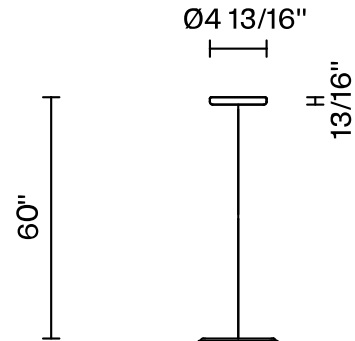

Lumi F07-F66

F07A61SA02

A.Saggia & V.Sommella / D&G Studio

Fixture type

Project name

Dimensions

Material

Metal

Description

Rigid stem suspension module for use with large Lumi glass diffuser. Metal fitter, field-cutable stem, and canopy with painted black finish. Uses 120V dim-to-warm technology for 3000K to 1800K dimming.

Wattage: 17W

Color temperature: 3000K to 1800K

CRI: 90+

Lumens: 1307 initial lm