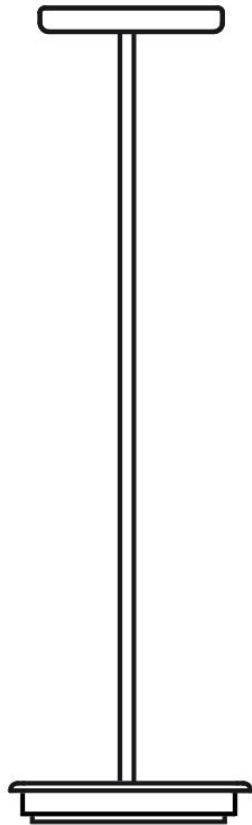

Lumi F07-F66

F07A61SA02

A.Saggia & V.Sommella / D&G Studio

Fixture type

Project name

Dimensions

Material

Metal

Description

Rigid stem suspension module for use with large Lumi glass diffuser. Metal fitter, field-cutable stem, and canopy with painted black finish. Uses 120V dim-to-warm technology for 3000K to 1800K dimming.

Voltage

120V

Dimmable

TRIAC/ELV

Specs

DRY

Light source and Technical

Lamp type: LED

Wattage: 17W

Color temperature: 3000K to 1800K

CRI: 90+

Lumens: 1307 initial lm