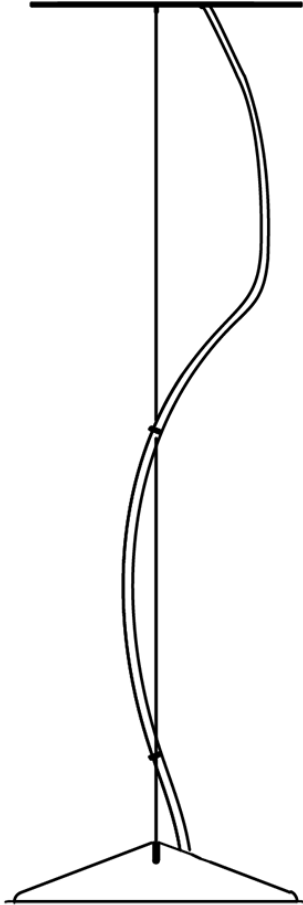

Lumi F07-F66

F66L11SA02

A.Saggia & V.Sommella / D&G Studio

Fixture type

Project name

Dimensions

Material

Metal

Description

Suspension module for use with large Lumi glass diffuser. Metal structure with painted black finish. Includes wipe down cover, junction box cover plate, and offset mounting hardware. 27000K