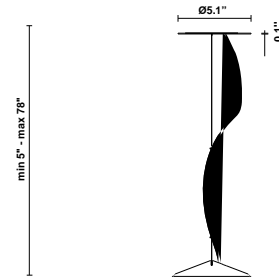

Lumi F07-F66

F66L11SA02

A.Saggia & V.Sommella / D&G Studio

Fixture type

Project name

Dimensions

Material

Metal

Description

Suspension module for use with large Lumi glass diffuser. Metal structure with painted black finish. Includes wipe down cover, junction box cover plate, and offset mounting hardware. 27000K

Wattage: 17W

Color temperature: 2700K

CRI: 90+

Lumens: 2365 initial lm