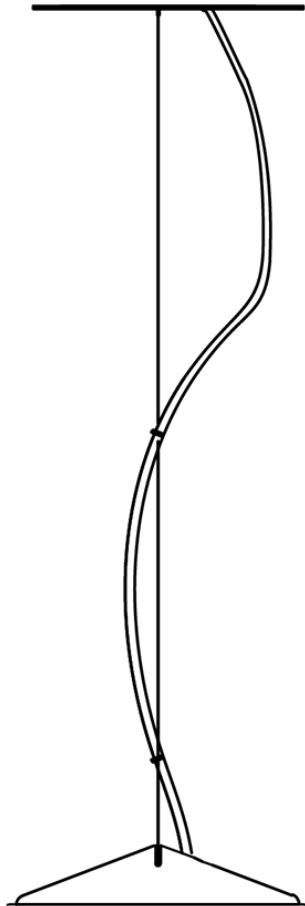

Lumi F07-F66

F66L12SA12

A.Saggia & V.Sommella / D&G Studio

Fixture type

Project name

Dimensions

Material

Metal

Description

Suspension module for use with large Lumi glass diffuser. Metal structure with painted gold finish. Includes wipe down cover, junction box cover plate, and offset mounting hardware. 3000K

Voltage