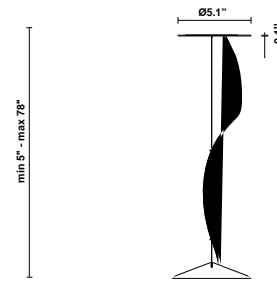

Lumi F07-F66

F66L12SA12

A.Saggia & V.Sommella / D&G Studio

Fixture type

Project name

Dimensions

Material

Metal

Description

Suspension module for use with large Lumi glass diffuser. Metal structure with painted gold finish. Includes wipe down cover, junction box cover plate, and offset mounting hardware. 3000K

Voltage