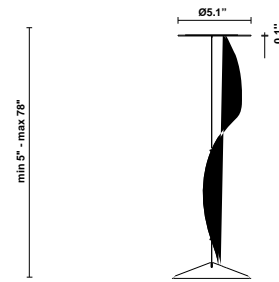

Lumi F07-F66

F66L12SA12

A.Saggia & V.Sommella / D&G Studio

Fixture type

Project name

Dimensions

Material

Metal

Description

Suspension module for use with large Lumi glass diffuser. Metal structure with painted gold finish. Includes wipe down cover, junction box cover plate, and offset mounting hardware. 3000K

Voltage