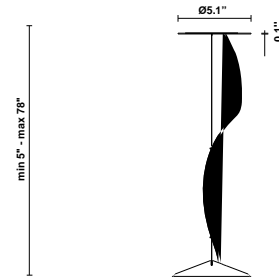

Lumi F07-F66

F66L14SA01

A.Saggia & V.Sommella / D&G Studio

Fixture type

Project name

Dimensions

Material

Metal

Description

Suspension module for use with large Lumi glass diffuser. Metal structure with painted white finish. Includes wipe down cover, junction box cover plate, and offset mounting hardware. 4000K

Voltage