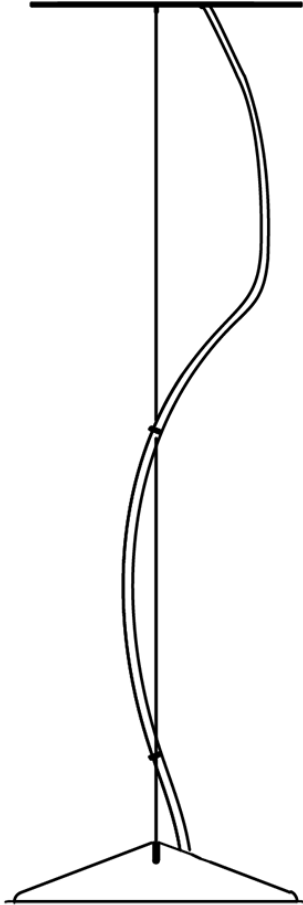

Lumi F07-F66

F66L14SA01

A.Saggia & V.Sommella / D&G Studio

Fixture type

Project name

Dimensions

Material

Metal

Description

Suspension module for use with large Lumi glass diffuser. Metal structure with painted white finish. Includes wipe down cover, junction box cover plate, and offset mounting hardware. 4000K

Voltage