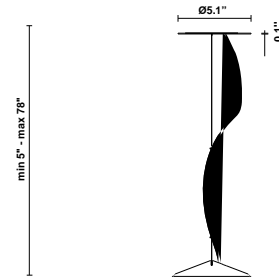

Lumi F07-F66

F66L14SA02

A.Saggia & V.Sommella / D&G Studio

Fixture type

Project name

Dimensions

Material

Metal

Description

Suspension module for use with large Lumi glass diffuser. Metal structure with painted black finish. Includes wipe down cover, junction box cover plate, and offset mounting hardware. 4000K

Voltage