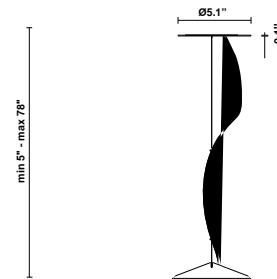

Lumi F07-F66

F66L14SA02

A.Saggia & V.Sommella / D&G Studio

Fixture type

Project name

Dimensions

Material

Metal

Description

Suspension module for use with large Lumi glass diffuser. Metal structure with painted black finish. Includes wipe down cover, junction box cover plate, and offset mounting hardware. 4000K

Voltage