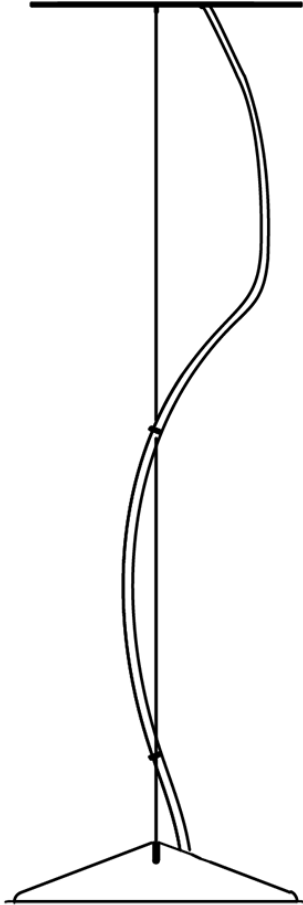

Lumi F07-F66

F66L14SA02

A.Saggia & V.Sommella / D&G Studio

Fixture type

Project name

Dimensions

Material

Metal

Description

Suspension module for use with large Lumi glass diffuser. Metal structure with painted black finish. Includes wipe down cover, junction box cover plate, and offset mounting hardware. 4000K

Voltage