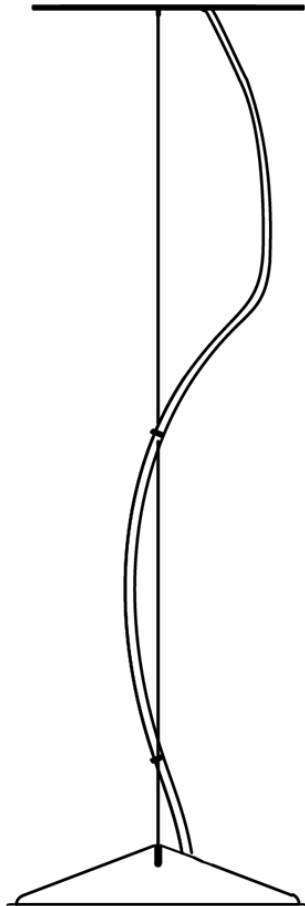

Lumi F07-F66

F66L14SA02

A.Saggia & V.Sommella / D&G Studio

Fixture type

Project name

Dimensions

Material

Metal

Description

Suspension module for use with large Lumi glass diffuser. Metal structure with painted black finish. Includes wipe down cover, junction box cover plate, and offset mounting hardware. 4000K

Voltage