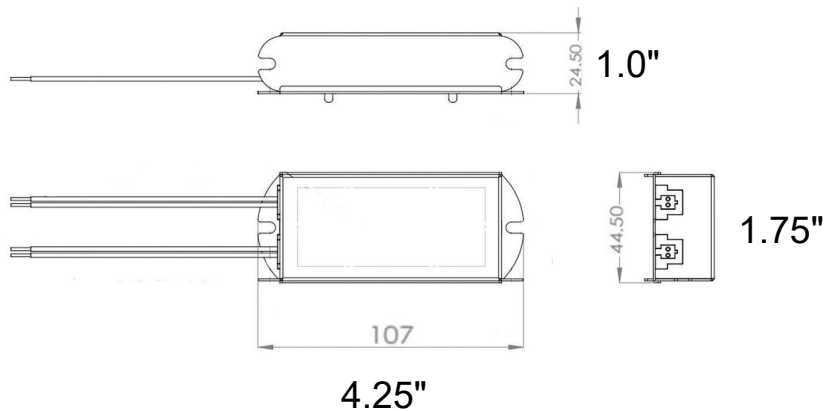

WIRE DERATING GUIDE FOR 24V FOR DISTANCE TO DRIVER

Gauge	Distance
18AWG	25 feet
16AWG	40 feet
14AWG	60 feet
12AWG	100 feet
10AWG	150 feet

ELECTRICAL SPECIFICATIONS

120V	Model #	Input Voltage	Input Current	Output Voltage	Weight	Load Type
	A55208	120V AC /60Hz	0.5 A	24V DC	160g	LED Strips, LED Bulbs, Incandescent & Halogen Bulbs

MECHANICAL SPECS. FOR ALL DC PRODUCTS

Available Form Factors	Dimensions
Standard "E"	107X44.5X24.5mm

*Under confirmed thermal condition **Only true for model #'s with "LED" suffix