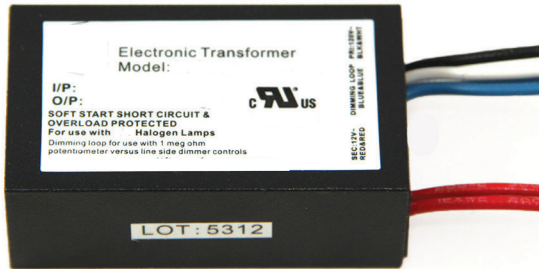

Aérostat F27

A55208

Fixture type

Project name

Description

60W 24V Class 2 Remote-Mount. Fits inside of 4x4 J-Box.

Voltage

120V

Dimmable

ELV

Specs

Light source and Technical

Lamp type: LED Driver

Wattage: 60W

Fabbian

60W 24V DC
A55208

No Load Technology, Optimized for Low Voltage LED & Halogen Bulbs!**

Efficiency	higher than 85%
Power Factor	>98%
Case TC*	90°C Max
Protection	Input/ Output
Storage	-30°C/ +90°C
Humidity	95% RH max
IP Rating	IP 60
Standard Dimming	ELV Dimmable
Special Dimming	Dimming Loop (DL)
Special Dimming	0-10V Dimming (D10)
Class	Class 2

MECHANICAL SPECS. FOR ALL DC PRODUCTS

Available Form Factors	Dimensions
Standard "E"	107X44.5X24.5mm

*Under confirmed thermal condition **Only true for model #'s with "LED" suffix