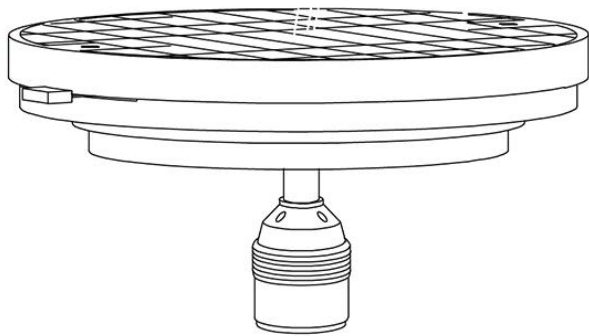

## Dimensions

## Description

Wall or ceiling module for use with large Aérostат glass diffuser. Metal structure with painted white finish. Uses 150w max E26 lamp.