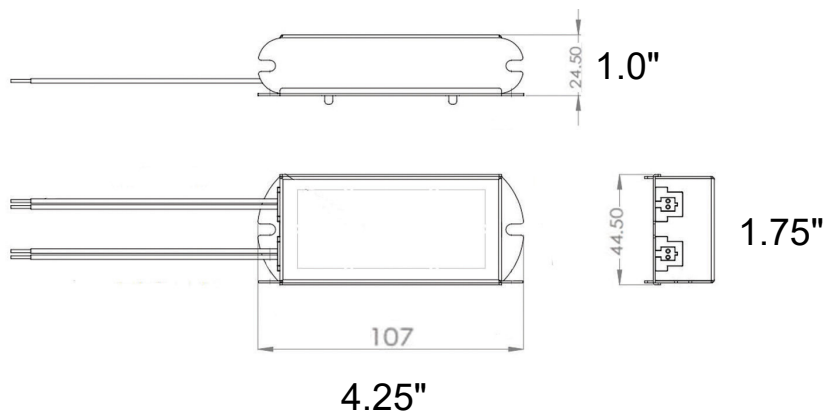

WIRE DERATING GUIDE FOR 24V FOR DISTANCE TO DRIVER

Gauge	Distance
18AWG	25 feet
16AWG	40 feet
14AWG	60 feet
12AWG	100 feet
10AWG	150 feet

ELECTRICAL SPECIFICATIONS

120V	Model #	Input Voltage	Input Current	Output Voltage	Weight	Load Type
	A55208	120V AC /60Hz	0.5 A	24V DC	160g	LED Strips, LED Bulbs, Incandescent & Halogen Bulbs

MECHANICAL SPECS. FOR ALL DC PRODUCTS

Available Form Factors	Dimensions
Standard "E"	107X44.5X24.5mm

*Under confirmed thermal condition **Only true for model #'s with "LED" suffix