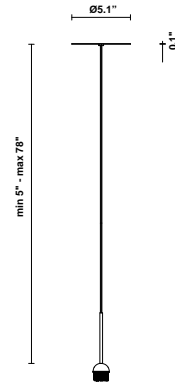

Aérostal F27

F66L01SA02

A.Saggia & V.Sommella / D&G Studio

Fixture type

Project name

Dimensions

Description

Suspension module for use with small Aérostal glass diffuser. Metal structure with painted black finish. Includes wipe down cover, junction box cover plate, and ceiling mounted spool for offset mounting. 2700K

Wattage: 7W

Color temperature: 2700K

CRI: 90+

Lumens: 900 initial lm

Material

Metal

Color

Black