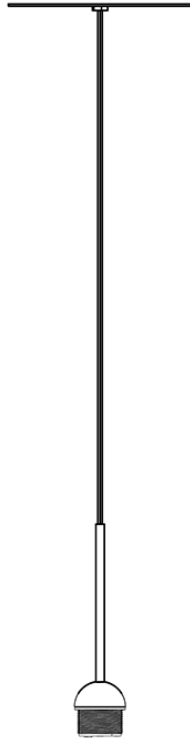

Aérostal F27

F66L01SA02

A.Saggia & V.Sommella / D&G Studio

Fixture type

Project name

Dimensions

Description

Suspension module for use with small Aérostal glass diffuser. Metal structure with painted black finish. Includes wipe down cover, junction box cover plate, and ceiling mounted spool for offset mounting. 2700K

Voltage

Based on selected driver

Dimmable

Based on selected driver

Specs

DRY

Light source and Technical

Lamp type: LED

Wattage: 7W

Color temperature: 2700K

CRI: 90+

Lumens: 900 initial lm

Material

Metal

Color

Black