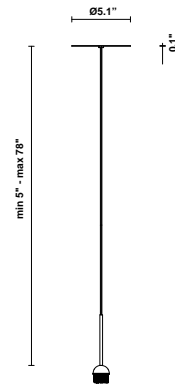

Aérostal F27

F66L02SA02

A.Saggia & V.Sommella / D&G Studio

Fixture type

Project name

Dimensions

Description

Suspension module for use with small Aérostal glass diffuser. Metal structure with painted black finish. Includes wipe down cover, junction box cover plate, and ceiling mounted spool for offset mounting. 3000K

Wattage: 7W

Color temperature: 3000K

CRI: 90+

Lumens: 900 initial lm

Material

Metal

Color

 Black