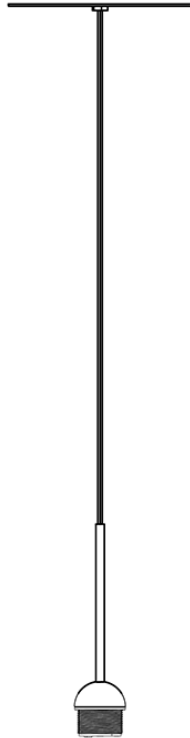

Aérostal F27

F66L02SA02

A.Saggia & V.Sommella / D&G Studio

Fixture type

Project name

Dimensions

Description

Suspension module for use with small Aérostal glass diffuser. Metal structure with painted black finish. Includes wipe down cover, junction box cover plate, and ceiling mounted spool for offset mounting. 3000K

Voltage

Based on selected driver

Dimmable

Based on selected driver

Specs

DRY

Light source and Technical

Lamp type: LED

Wattage: 7W

Color temperature: 3000K

CRI: 90+

Lumens: 900 initial lm

Material

Metal

Color

 Black