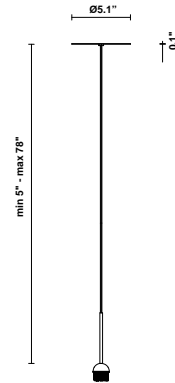

Aérostal F27

F66L03SA02

A.Saggia & V.Sommella / D&G Studio

Fixture type

Project name

Dimensions

Description

Suspension module for use with small Aérostal glass diffuser. Metal structure with painted black finish. Includes wipe down cover, junction box cover plate, and ceiling mounted spool for offset mounting. 3500K

Wattage: 7W

Color temperature: 3500K

CRI: 90+

Lumens: 900 initial lm

Material

Metal

Color

 Black