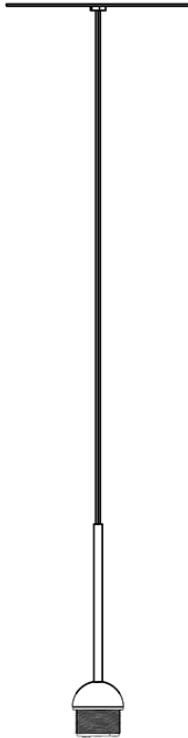

Aérostal F27

F66L03SA02

A.Saggia & V.Sommella / D&G Studio

Fixture type

Project name

Dimensions

Description

Suspension module for use with small Aérostal glass diffuser. Metal structure with painted black finish. Includes wipe down cover, junction box cover plate, and ceiling mounted spool for offset mounting. 3500K

Voltage

Based on selected driver

Dimmable

Based on selected driver

Specs

DRY

Light source and Technical

Lamp type: LED

Wattage: 7W

Color temperature: 3500K

CRI: 90+

Lumens: 900 initial lm

Material

Metal

Color

 Black