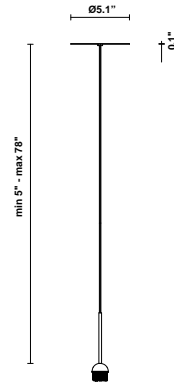

Aérostal F27

F66L03SA02

A.Saggia & V.Sommella / D&G Studio

Fixture type

Project name

Dimensions

Description

Suspension module for use with small Aérostal glass diffuser. Metal structure with painted black finish. Includes wipe down cover, junction box cover plate, and ceiling mounted spool for offset mounting. 3500K

Wattage: 7W

Color temperature: 3500K

CRI: 90+

Lumens: 900 initial lm

Material

Metal

Color

 Black