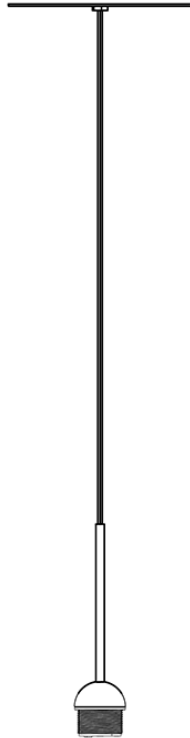

Aérostal F27

F66L03SA41

A.Saggia & V.Sommella / D&G Studio

Fixture type

Project name

Dimensions

Description

Suspension module for use with small Aérostal glass diffuser. Metal structure with painted copper finish. Includes wipe down cover, junction box cover plate, and ceiling mounted spool for offset mounting. 3500K

Voltage

Based on selected driver

Dimmable

Based on selected driver

Specs

DRY

Light source and Technical

Lamp type: LED

Wattage: 7W

Color temperature: 3500K

CRI: 90+

Lumens: 900 initial lm

Material

Metal

Color

 Copper