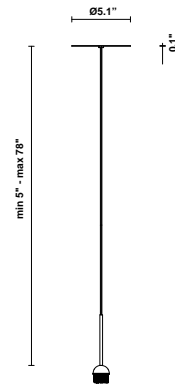

Aérostal F27

F66L03SA41

A.Saggia & V.Sommella / D&G Studio

Fixture type

Project name

Dimensions

Description

Suspension module for use with small Aérostal glass diffuser. Metal structure with painted copper finish. Includes wipe down cover, junction box cover plate, and ceiling mounted spool for offset mounting. 3500K

Wattage: 7W

Color temperature: 3500K

CRI: 90+

Lumens: 900 initial lm

Material

Metal

Color

 Copper