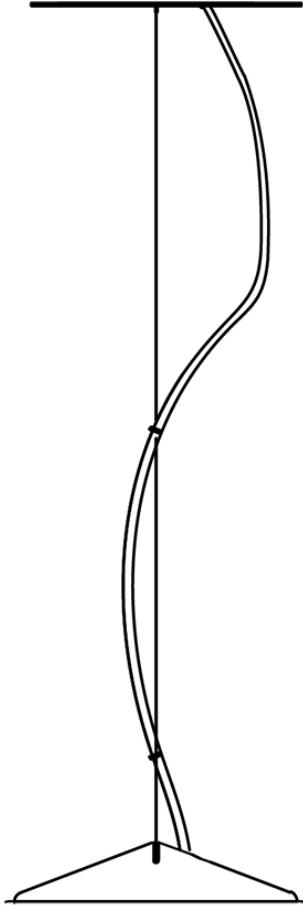

Aérostat F27

F66L11SA01

A.Saggia & V.Sommella / D&G Studio

Fixture type

Project name

Dimensions

Material

Metal

Description

Suspension module for use with large Aérostat glass diffuser. Metal structure with painted white finish. Includes wipe down cover, junction box cover plate, and offset mounting hardware. 2700K