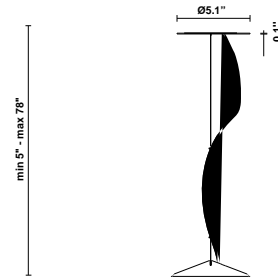

Aérostat F27

F66L11SA01

A.Saggia & V.Sommella / D&G Studio

Fixture type

Project name

Dimensions

Material

Metal

Description

Suspension module for use with large Aérostat glass diffuser. Metal structure with painted white finish. Includes wipe down cover, junction box cover plate, and offset mounting hardware. 2700K

Wattage: 17W

Color temperature: 2700K

CRI: 90+

Lumens: 2365 initial lm