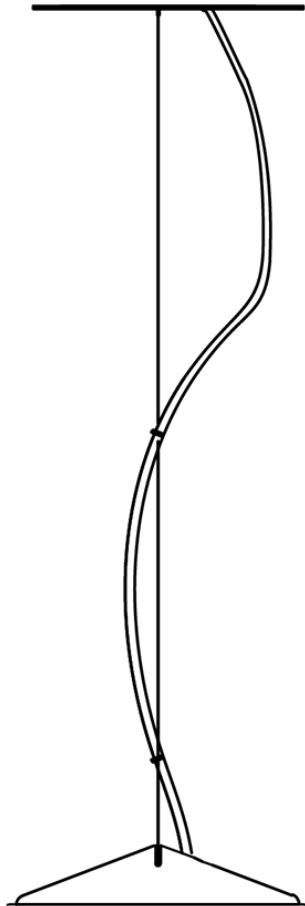

Aérostat F27

F66L11SA02

A.Saggia & V.Sommella / D&G Studio

Fixture type

Project name

Dimensions

Material

Metal

Description

Suspension module for use with large Aérostat glass diffuser. Metal structure with painted black finish. Includes wipe down cover, junction box cover plate, and offset mounting hardware. 2700K