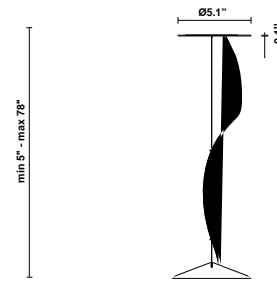

Aérostat F27

F66L11SA02

A.Saggia & V.Sommella / D&G Studio

Fixture type

Project name

Dimensions

Material

Metal

Description

Suspension module for use with large Aérostat glass diffuser. Metal structure with painted black finish. Includes wipe down cover, junction box cover plate, and offset mounting hardware. 2700K

Wattage: 17W

Color temperature: 2700K

CRI: 90+

Lumens: 2365 initial lm