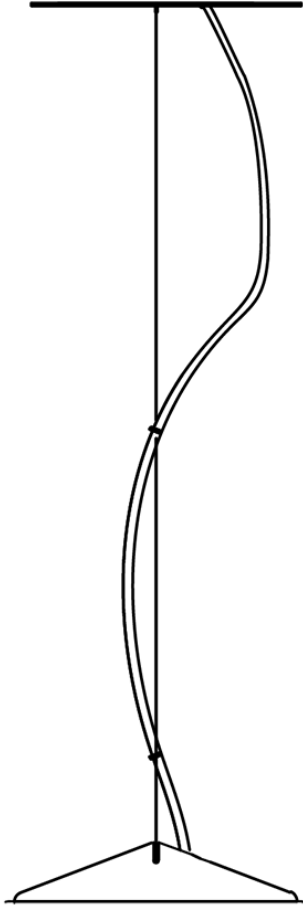

Aérostat F27

F66L11SA41

A.Saggia & V.Sommella / D&G Studio

Fixture type

Project name

Dimensions

Material

Metal

Description

Suspension module for use with large Aérostat glass diffuser. Metal structure with painted copper finish. Includes wipe down cover, junction box cover plate, and offset mounting hardware. 2700K