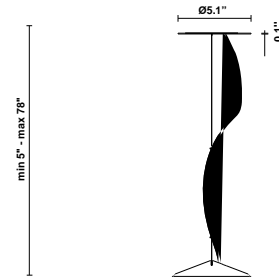

Aérostat F27

F66L11SA41

A.Saggia & V.Sommella / D&G Studio

Fixture type

Project name

Dimensions

Material

Metal

Description

Suspension module for use with large Aérostat glass diffuser. Metal structure with painted copper finish. Includes wipe down cover, junction box cover plate, and offset mounting hardware. 2700K

Wattage: 17W

Color temperature: 2700K

CRI: 90+

Lumens: 2365 initial lm