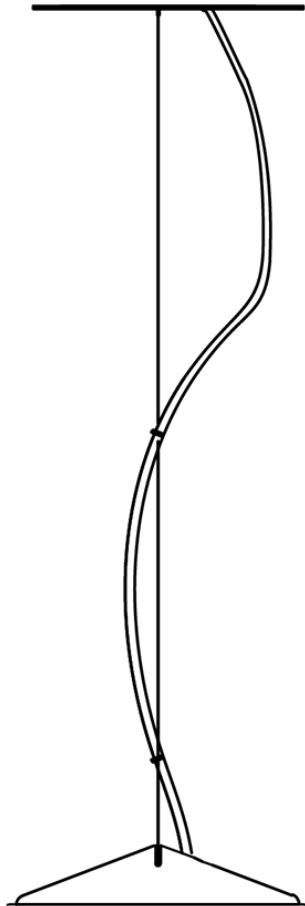

Aérostat F27

F66L12SA02

A.Saggia & V.Sommella / D&G Studio

Fixture type

Project name

Dimensions

Description

Suspension module for use with large Aérostat glass diffuser. Metal structure with painted black finish. Includes wipe down cover, junction box cover plate, and offset mounting hardware. 3000K

Wattage: 17W

Color temperature: 3000K

CRI: 90+

Lumens: 2365 initial lm

Material

Metal

Color

 Black