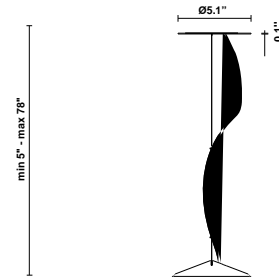

Aérostat F27

F66L12SA02

A.Saggia & V.Sommella / D&G Studio

Fixture type

Project name

Dimensions

Description

Suspension module for use with large Aérostat glass diffuser. Metal structure with painted black finish. Includes wipe down cover, junction box cover plate, and offset mounting hardware. 3000K

Wattage: 17W

Color temperature: 3000K

CRI: 90+

Lumens: 2365 initial lm

Material

Metal

Color

Black