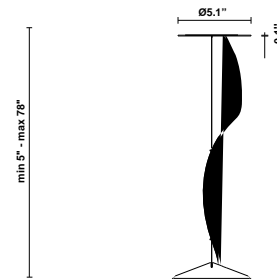

Aérostat F27

F66L12SA02

A.Saggia & V.Sommella / D&G Studio

Fixture type

Project name

Dimensions

Description

Suspension module for use with large Aérostat glass diffuser. Metal structure with painted black finish. Includes wipe down cover, junction box cover plate, and offset mounting hardware. 3000K

Wattage: 17W

Color temperature: 3000K

CRI: 90+

Lumens: 2365 initial lm

Material

Metal

Color

 Black