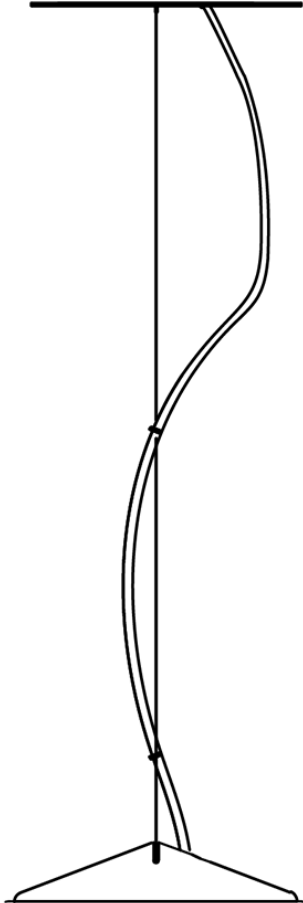

Aérostat F27

F66L12SA02

A.Saggia & V.Sommella / D&G Studio

Fixture type

Project name

Dimensions

Description

Suspension module for use with large Aérostat glass diffuser. Metal structure with painted black finish. Includes wipe down cover, junction box cover plate, and offset mounting hardware. 3000K

Wattage: 17W

Color temperature: 3000K

CRI: 90+

Lumens: 2365 initial lm

Material

Metal

Color

Black