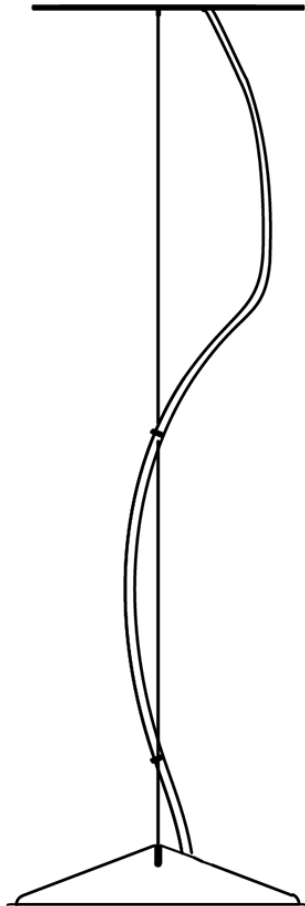

Aérostat F27

F66L13SA02

A.Saggia & V.Sommella / D&G Studio

Fixture type

Project name

Dimensions

Description

Suspension module for use with large Aérostat glass diffuser. Metal structure with painted black finish. Includes wipe down cover, junction box cover plate, and offset mounting hardware. 3500K

Wattage: 17W

Color temperature: 3500K

CRI: 90+

Lumens: 2365 initial lm

Material

Metal

Color

Black