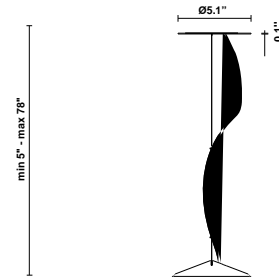

Aérostat F27

F66L13SA02

A.Saggia & V.Sommella / D&G Studio

Fixture type

Project name

Dimensions

Description

Suspension module for use with large Aérostat glass diffuser. Metal structure with painted black finish. Includes wipe down cover, junction box cover plate, and offset mounting hardware. 3500K

Wattage: 17W

Color temperature: 3500K

CRI: 90+

Lumens: 2365 initial lm

Material

Metal

Color

Black