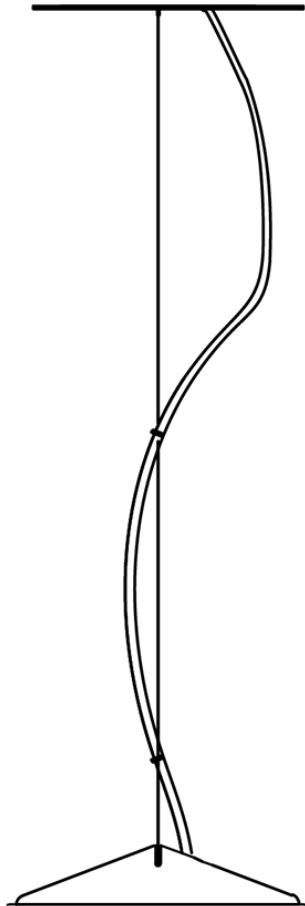

Aérostat F27

F66L13SA12

A.Saggia & V.Sommella / D&G Studio

Fixture type

Project name

Dimensions

Description

Suspension module for use with large Aérostat glass diffuser. Metal structure with painted gold finish. Includes wipe down cover, junction box cover plate, and offset mounting hardware. 3500K

Wattage: 17W

Color temperature: 3500K

CRI: 90+

Lumens: 2365 initial lm

Material

Metal

Color

 Gold