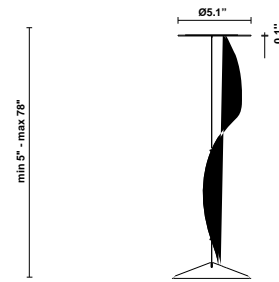

Aérostat F27

F66L13SA12

A.Saggia & V.Sommella / D&G Studio

Fixture type

Project name

Dimensions

Description

Suspension module for use with large Aérostat glass diffuser. Metal structure with painted gold finish. Includes wipe down cover, junction box cover plate, and offset mounting hardware. 3500K

Wattage: 17W

Color temperature: 3500K

CRI: 90+

Lumens: 2365 initial lm

Material

Metal

Color

 Gold