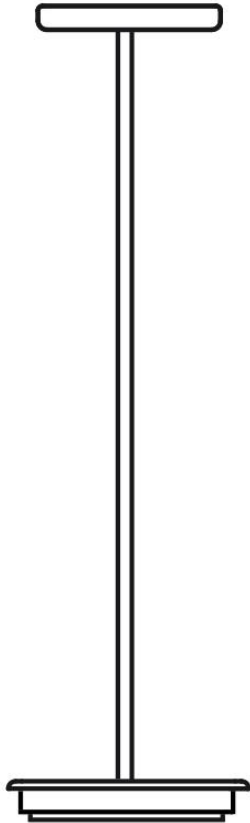

Aérostat F27

F66L72SA01

A.Saggia & V.Sommella / D&G Studio

Fixture type

Project name

Dimensions

Material

Metal

Color

White

Other colors available

Check online www.fabbian.us

Included accessories

LED, stem, canopy

Not included accessories

Glass diffuser

Description

Rigid stem suspension module for use with large Aérostat glass diffuser. Metal fitter, field-cuttable stem, and canopy with painted white finish. Includes wipe-down cover, junction box cover plate, and offset mounting hardware. 3000K