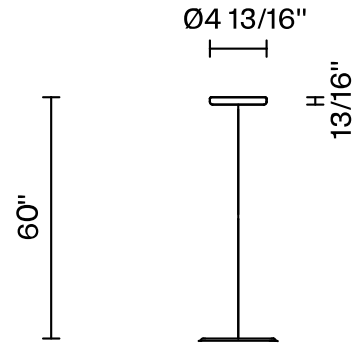

Aérostat F27

F66L72SA01

A.Saggia & V.Sommella / D&G Studio

Fixture type

Project name

Dimensions

Material

Metal

Description

Rigid stem suspension module for use with large Aérostat glass diffuser. Metal fitter, field-cuttable stem, and canopy with painted white finish. Includes wipe-down cover, junction box cover plate, and offset mounting hardware. 3000K

Wattage: 17W

Color temperature: 3000K

CRI: 90+

Lumens: 2365 initial lm