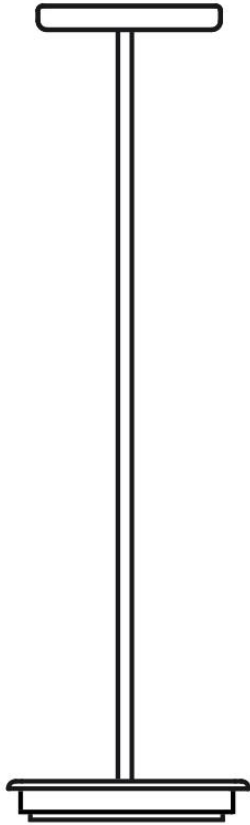

Aérostat F27

F66L72SA01

A.Saggia & V.Sommella / D&G Studio

Fixture type

Project name

Dimensions

Material

Metal

Color

White

Other colors available

Check online www.fabbian.us

Included accessories

LED, stem, canopy

Not included accessories

Glass diffuser

Description

Rigid stem suspension module for use with large Aérostat glass diffuser. Metal fitter, field-cuttable stem, and canopy with painted white finish. Includes wipe-down cover, junction box cover plate, and offset mounting hardware. 3000K