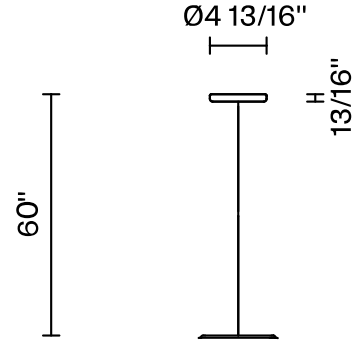

Aérostat F27

F66L73SA01

A.Saggia & V.Sommella / D&G Studio

Fixture type

Project name

Dimensions

Material

Metal

Description

Rigid stem suspension module for use with large Aérostat glass diffuser. Metal fitter, field-cuttable stem, and canopy with painted white finish. Includes wipe-down cover, junction box cover plate, and offset mounting hardware. 3500K

Wattage: 17W

Color temperature: 3500K

CRI: 90+

Lumens: 2365 initial lm