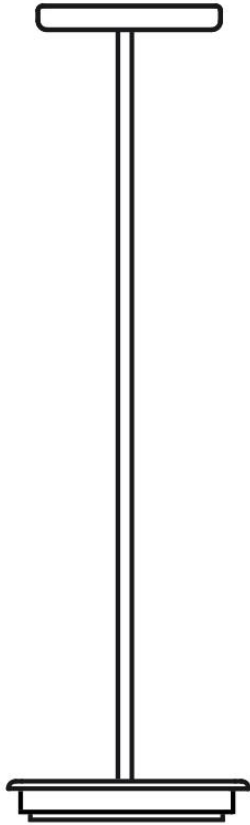

Aérostat F27

F66L73SA01

A.Saggia & V.Sommella / D&G Studio

Fixture type

Project name

Dimensions

Material

Metal

Color

White

Other colors available

Check online www.fabbian.us

Included accessories

LED, stem, canopy

Not included accessories

Glass diffuser

Description

Rigid stem suspension module for use with large Aérostat glass diffuser. Metal fitter, field-cuttable stem, and canopy with painted white finish. Includes wipe-down cover, junction box cover plate, and offset mounting hardware. 3500K

Wattage: 17W

Color temperature: 3500K

CRI: 90+

Lumens: 2365 initial lm